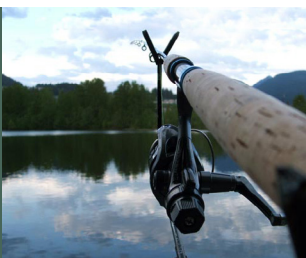

R300 P/P
anglers, you will be hooked to this activity

Palala
BOUTIQUE GAME LODGE & SPA
★★★★★