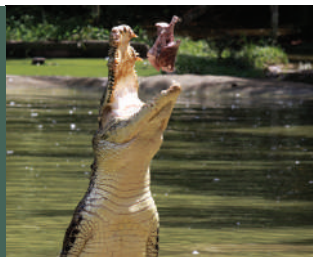

R250 P/P
experience this thrilling experience, saturday only

CONTACT US

T: 015 295 9212

C: 079 885 1273

E: reservations@palala.co.za

www.palalaboutiquegamelodge.co.za

Groblersbrug | Limpopo

FISHING