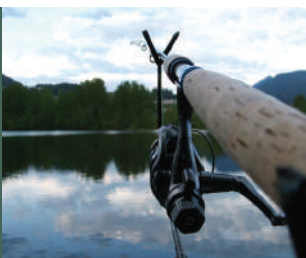

FISHING

**R300 P/P**  
anglers, you will be hooked to this activity

*Palala*  
BOUTIQUE GAME LODGE & SPA  
★★★★★